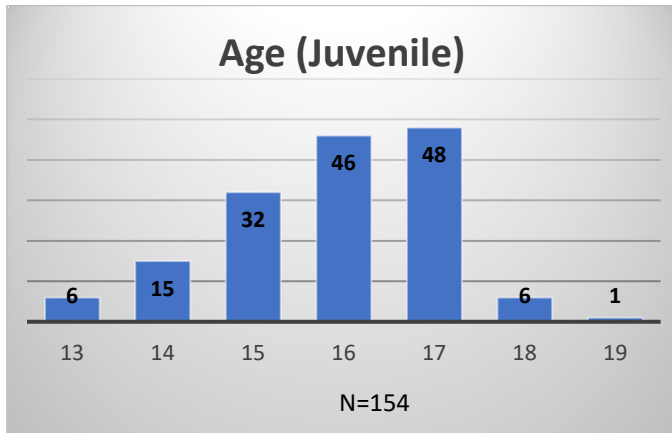

Daily Data Dashboard – September 11, 2023
Demographics for JTDC Population
Monday Morning Midnight Count

Total # of probation Involved youth¹: 1,300

¹ Probation Active: Any youth who is pending sentencing with an active social history, has been formally placed on probation or supervision with Cook County Juvenile Probation on the date of the report.

*Age, Gender and Race for Criminal Court population (N=2) is not represented in this report.

Data sources: cFive Supervisor – Probation Population and RMIS – JTDC Population

Daily Data Dashboard – September 11, 2023
Demographics for JTDC Population
Monday Morning Midnight Count