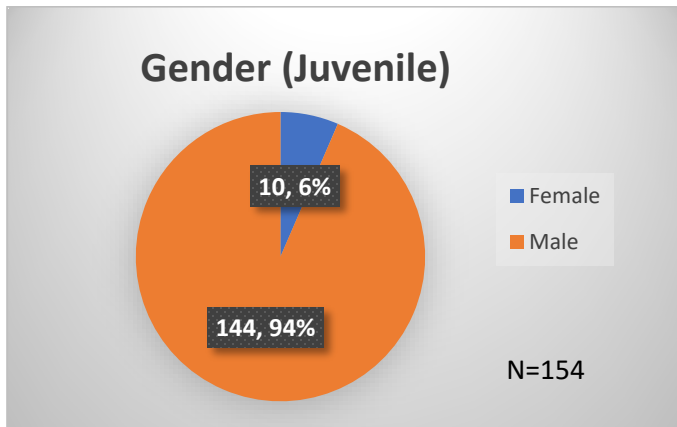

Daily Data Dashboard – September 11, 2023
Demographics for JTDC Population
Monday Morning Midnight Count

Total # of probation Involved youth¹: 1,300

¹ Probation Active: Any youth who is pending sentencing with an active social history, has been formally placed on probation or supervision with Cook County Juvenile Probation on the date of the report.

*Age, Gender and Race for Criminal Court population (N=2) is not represented in this report.

Data sources: cFive Supervisor – Probation Population and RMIS – JTDC Population

Daily Data Dashboard – September 11, 2023
Demographics for JTDC Population
Monday Morning Midnight Count