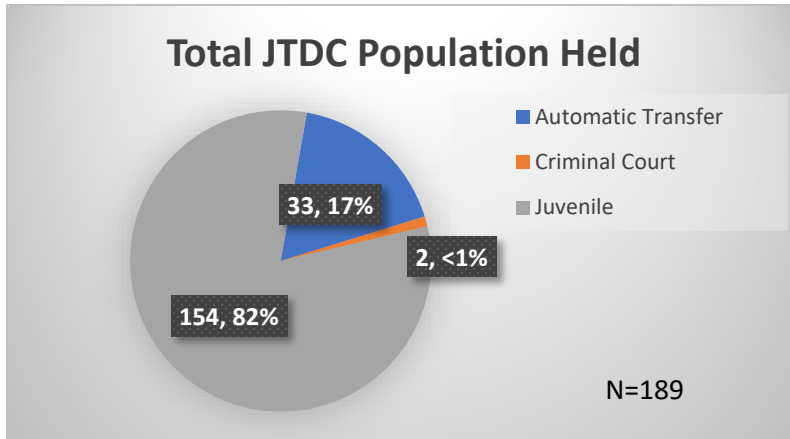

Daily Data Dashboard – September 11, 2023
Demographics for JTDC Population
Monday Morning Midnight Count

Total # of probation Involved youth¹: 1,300

¹ Probation Active: Any youth who is pending sentencing with an active social history, has been formally placed on probation or supervision with Cook County Juvenile Probation on the date of the report.

*Age, Gender and Race for Criminal Court population (N=2) is not represented in this report.

Data sources: cFive Supervisor – Probation Population and RMIS – JTDC Population

Daily Data Dashboard – September 11, 2023
Demographics for JTDC Population
Monday Morning Midnight Count