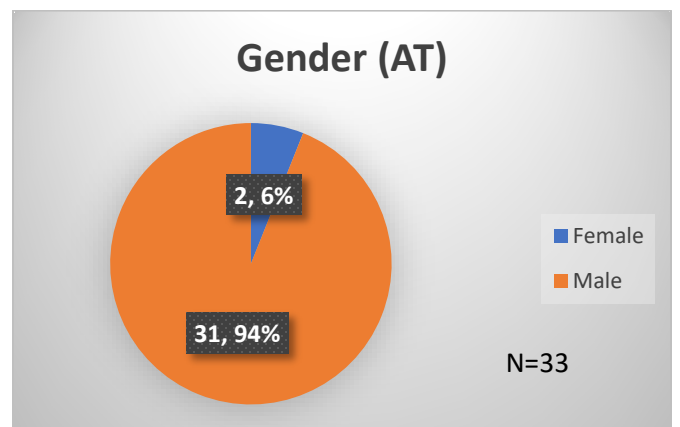

Daily Data Dashboard – September 11, 2023
Demographics for JTDC Population
Monday Morning Midnight Count

Total # of probation Involved youth¹: 1,300

¹ Probation Active: Any youth who is pending sentencing with an active social history, has been formally placed on probation or supervision with Cook County Juvenile Probation on the date of the report.

*Age, Gender and Race for Criminal Court population (N=2) is not represented in this report.

Data sources: cFive Supervisor – Probation Population and RMIS – JTDC Population

Daily Data Dashboard – September 11, 2023
Demographics for JTDC Population
Monday Morning Midnight Count