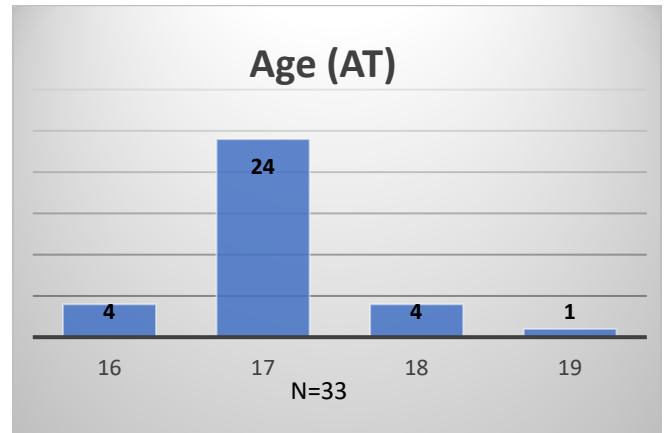

Daily Data Dashboard – September 11, 2023
Demographics for JTDC Population
Monday Morning Midnight Count

Total # of probation Involved youth¹: 1,300

¹ Probation Active: Any youth who is pending sentencing with an active social history, has been formally placed on probation or supervision with Cook County Juvenile Probation on the date of the report.

*Age, Gender and Race for Criminal Court population (N=2) is not represented in this report.

Data sources: cFive Supervisor – Probation Population and RMIS – JTDC Population

Daily Data Dashboard – September 11, 2023
Demographics for JTDC Population
Monday Morning Midnight Count